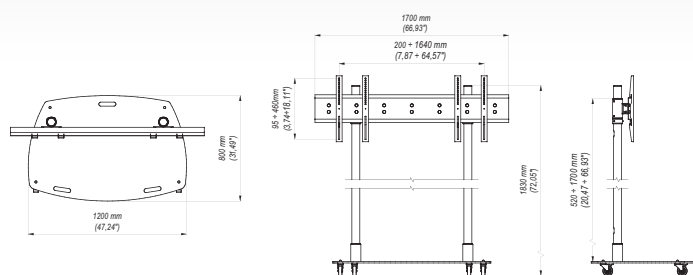

edbak® TR6.12 ■ Double Plasma/LCD Trolley 37"-51"

Features

- 1 INSTALLATION OF 2 SCREENS ON ONE MOUNT
- 2 CASTERS WITH BRAKES
- 3 SOLID BUILD
- 4 CABLE ORGANISER

Technical Data

75x75 mm
100x100 mm
200x100 mm
200x200 mm
300x300 mm
400x200 mm
400x400 mm
600x400 mm
800x200 mm
800x400 mm
1200x400 mm

37"-51"

160 Kg

min. 95x200 mm
max. 460x1420 mm

min. 520 mm
max. 1700 mm

Trade Information

Index	Colour	Package	EAN
TR6.12c-B	■	■	5908252962440
TR6.12s-B	■	■	5908252962471
TR6.12w-B	□	■	5908252962488

Package Dimensions [mm] (H x W x D)	1800x360x140
Weight [Kg]	118,5