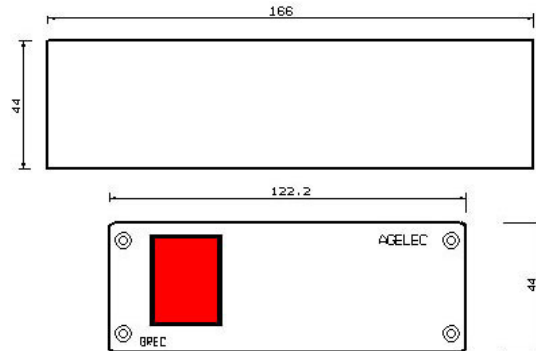

VIDEO RECEIVER on TWISTED PAIRS

CONNECTING

- 1 socket RJ45 (Video/ Keyboard/ Mouse _PS2)
- 1 socket 15 sub'D HD female for the Video output.
- 2 sockets PS2 (or serial) for the output Keyboard/ Mouse
- 1 socket main power CEE22 locked

MECHANICS

Height :	44 mm
Width :	122.2 mm
Depth :	164 mm (without plugs).
Weight :	± 800 g

OPERATING

T° of function :	0 / +55°C.
T° of stock :	-20°C / +85°C.
Relative humidity :	90% without condensation
Estimated MTBF :	>250 000 h.

ELECTRICAL

Main power :	230 Volts or 115 Volts 50 to 60 Hz -.
Video inputs :	2,5 V Max p/p.
Video outputs :	RGB (HV)