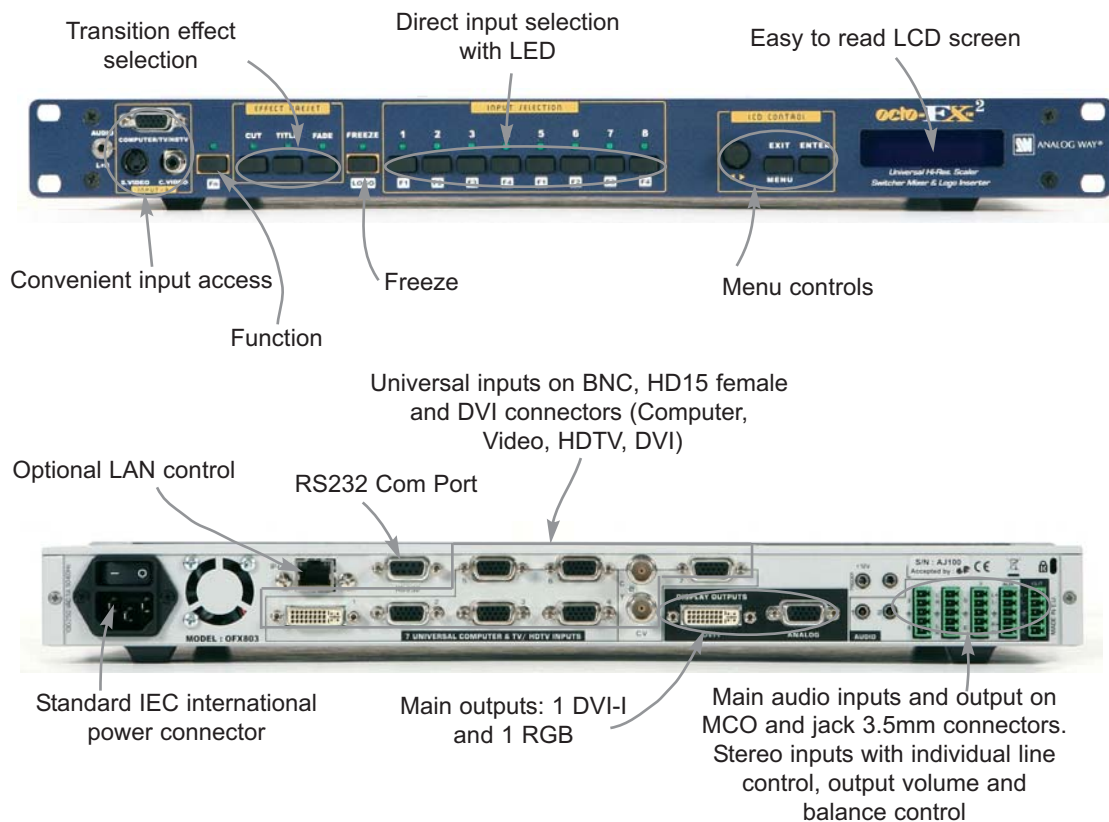

Octo FX²™

New!

Model OFX803

- > HD Seamless Switcher for Conference Rooms, Houses of Worship and Large Screen Projections
- > 8 Universal Inputs with Audio:
 - PAL / NTSC / Secam, S.Video, RGB, YUV, HDTV
 - Computer up to UXGA
- > Analog and digital inputs/outputs up to 1080p
- > Animated or Still Logo, Fade, Tiling, Cut and Frame Stores

Inputs

- 8 universal inputs with 1 DVI
- Computer and DVI up to UXGA / 1080p
- Video : NTSC/PAL/SECAM, S. Video, YUV, RGB, HDTV
- 8+1 Stereo Audio with level adjustment for each input

Outputs

- Main : 1 DVI + 2 RGB up to UXGA / 1080p
- Audio Stereo Main with level adjustment

AUDIO OUTPUT:

- Stereo output (balanced & unbalanced)
- Vo = + 18 dBu max - Zo = 300 Ohms (unbalanced)
- Vo = + 24 dBu max - Zo = 600 Ohms (balanced)
- G = 0dB nominal, with volume

USER CONTROLS and CONNECTORS: FRONT PANEL:

OFX 803 is fitted with 8 Universal A/V inputs including one DVI, and 3 outputs: 2 Analog and 1 DVI. It performs an ultra fast and smooth transition between any Video or Computer sources. It also allows a true seamless cut between one computer Input (direct) and any other Video or Computer Input.